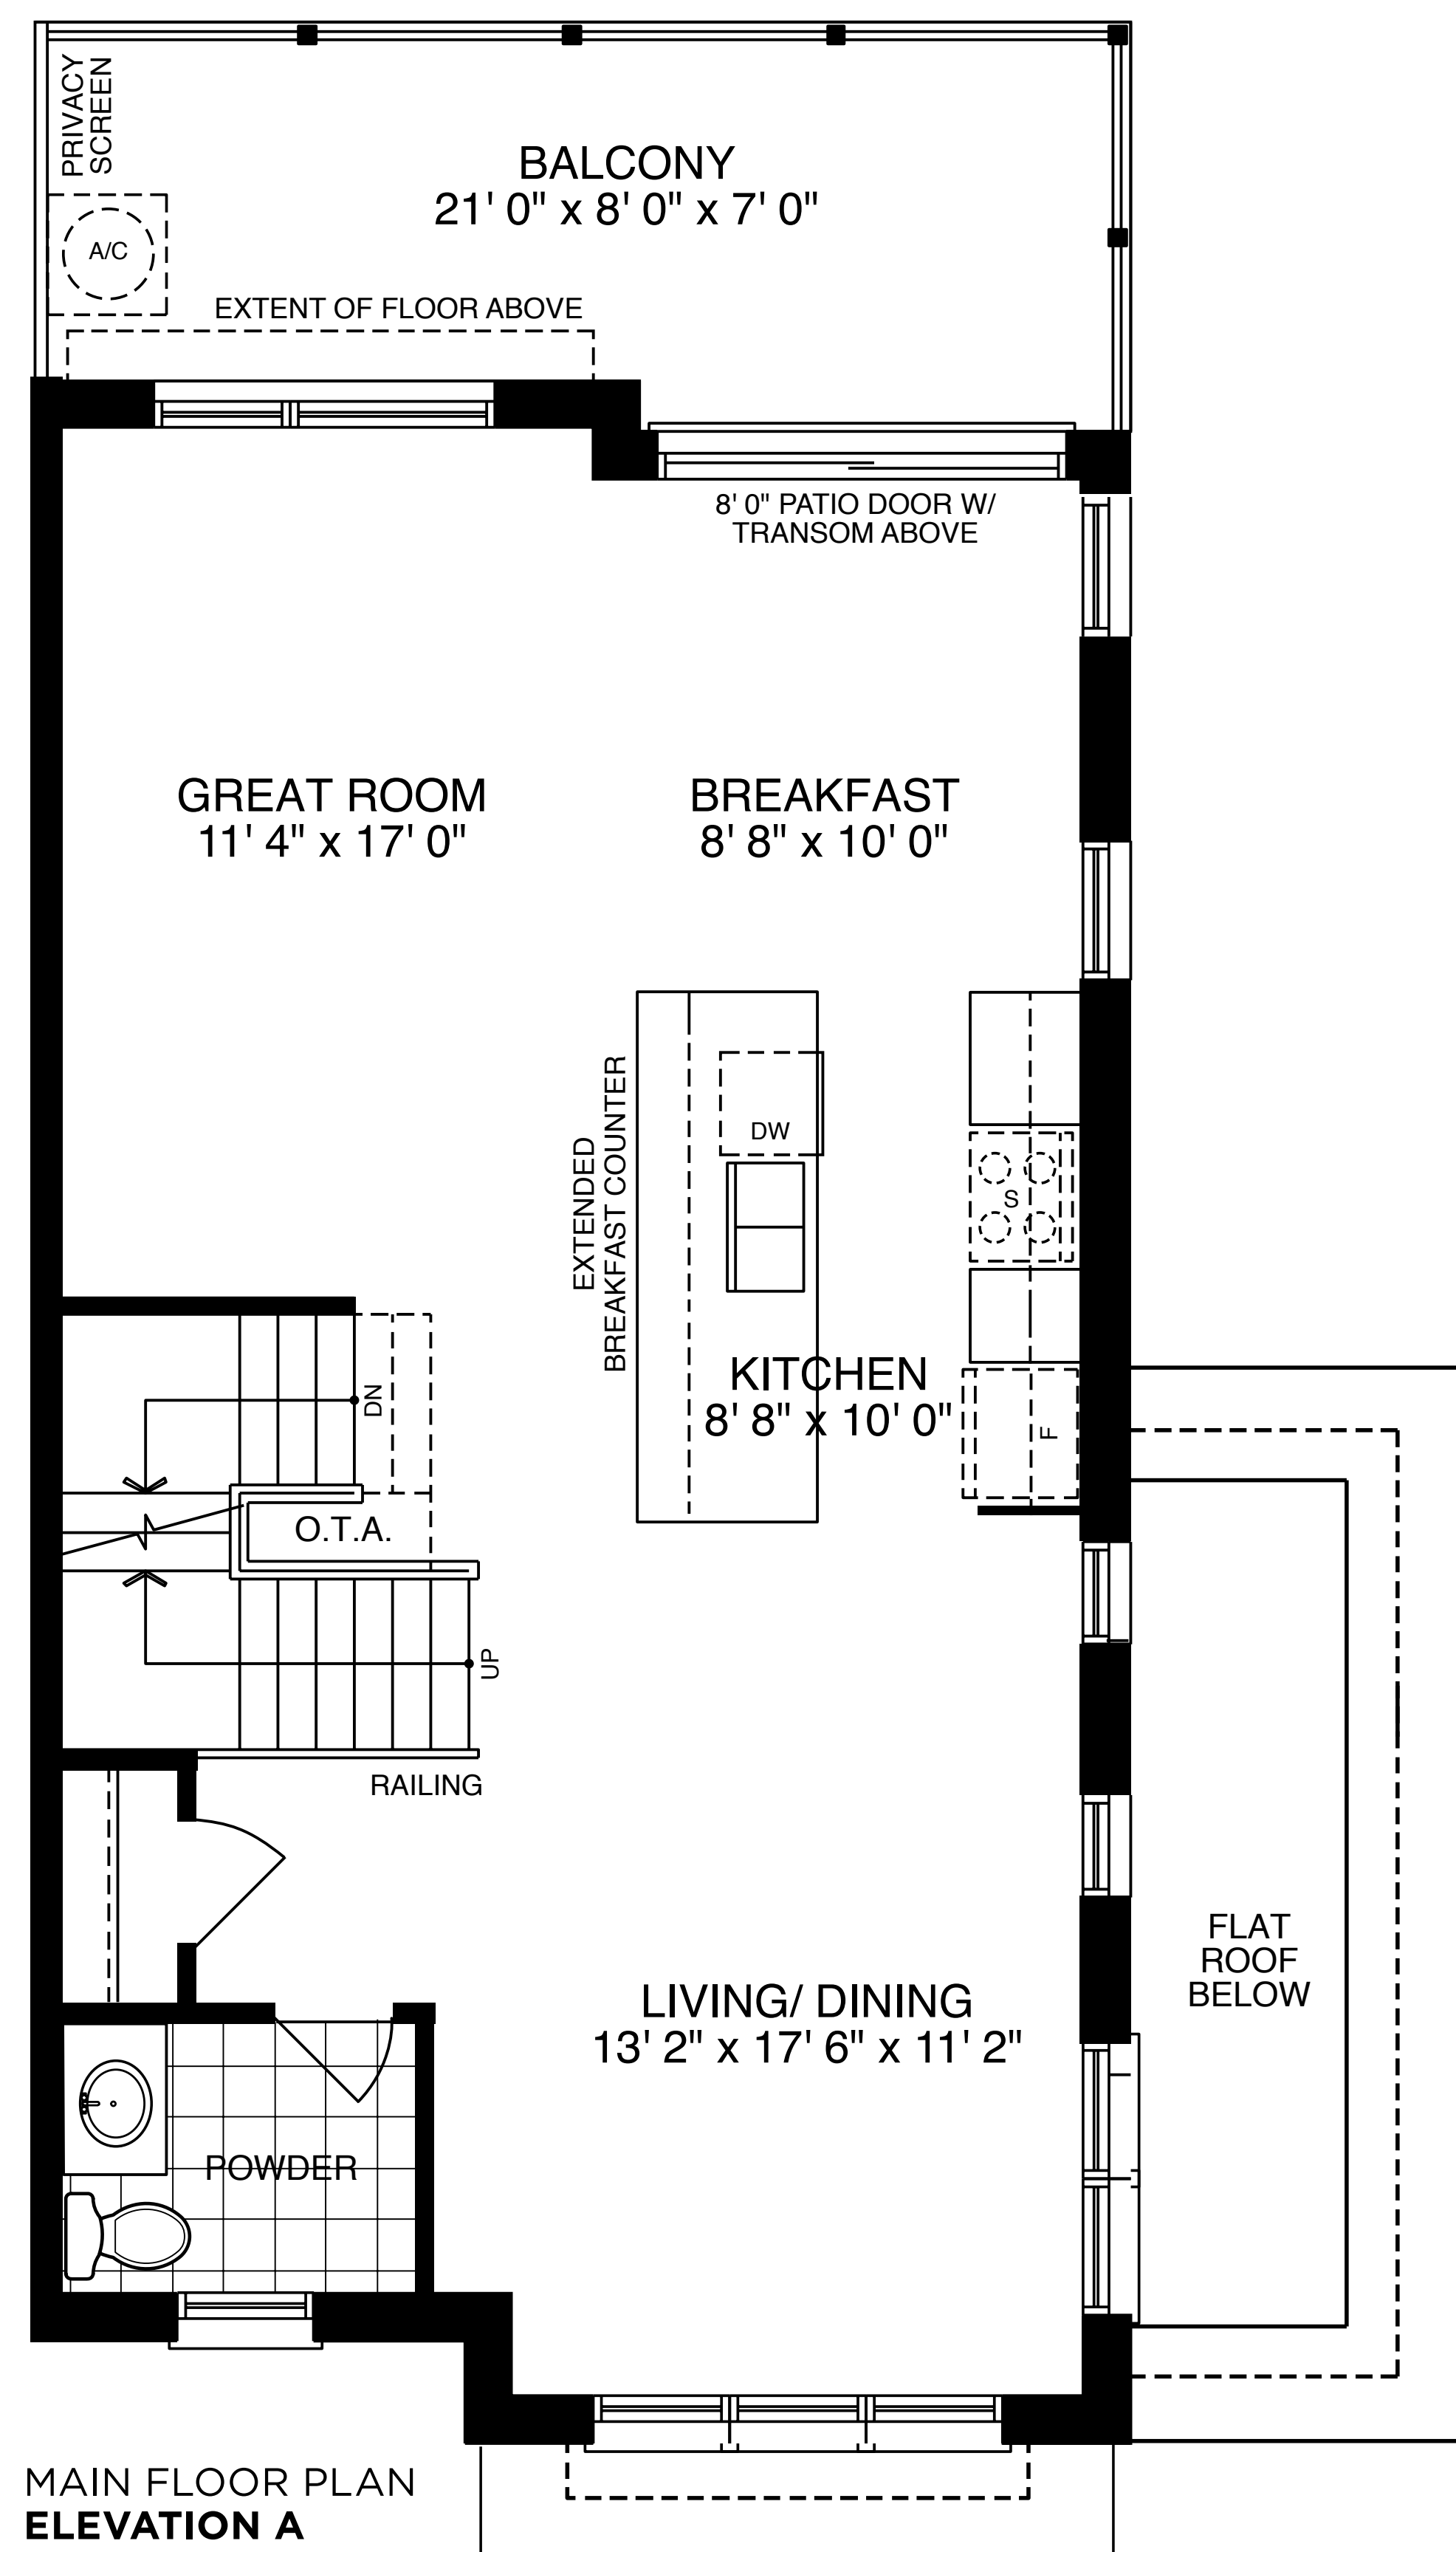

CONCERTO

CORNER UNIT
2061 SQ. FT.

Specifications are subject to change without notice. Actual usable space may vary from stated floor area. All room dimensions shown are approximate. All renderings are artist's concept. E. & O. E.