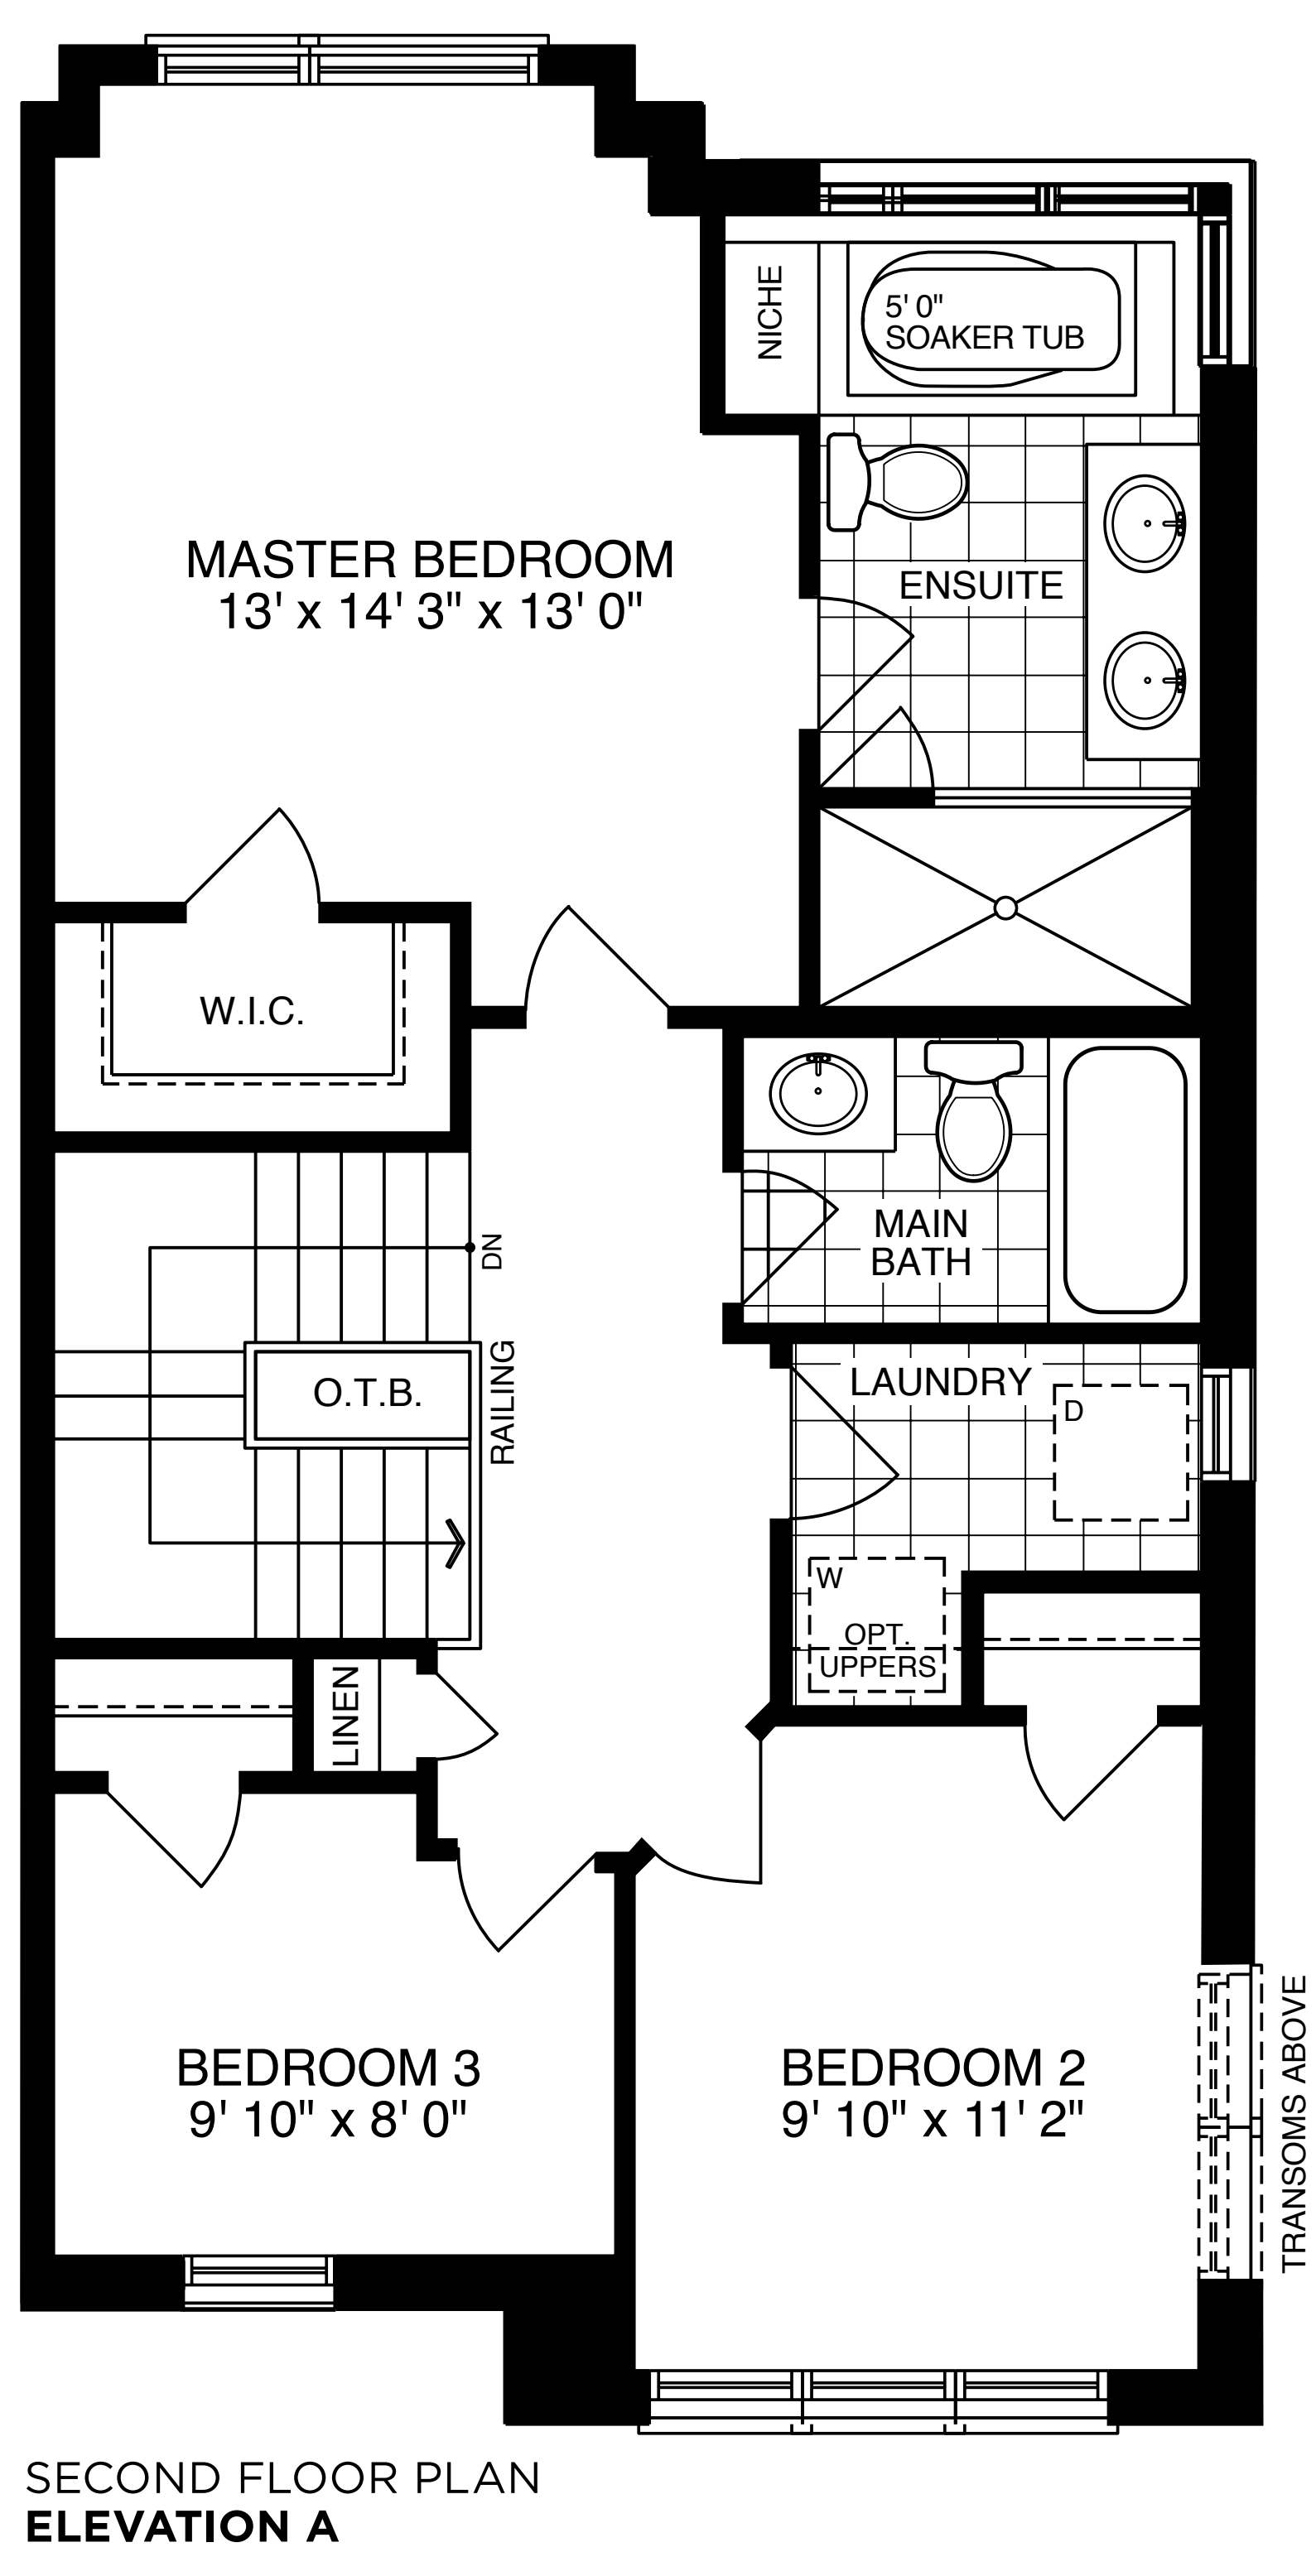

CONCERTO

CORNER UNIT
2061 SQ. FT.

Specifications are subject to change without notice. Actual usable space may vary from stated floor area. All room dimensions shown are approximate. All renderings are artist's concept. E. & O. E.