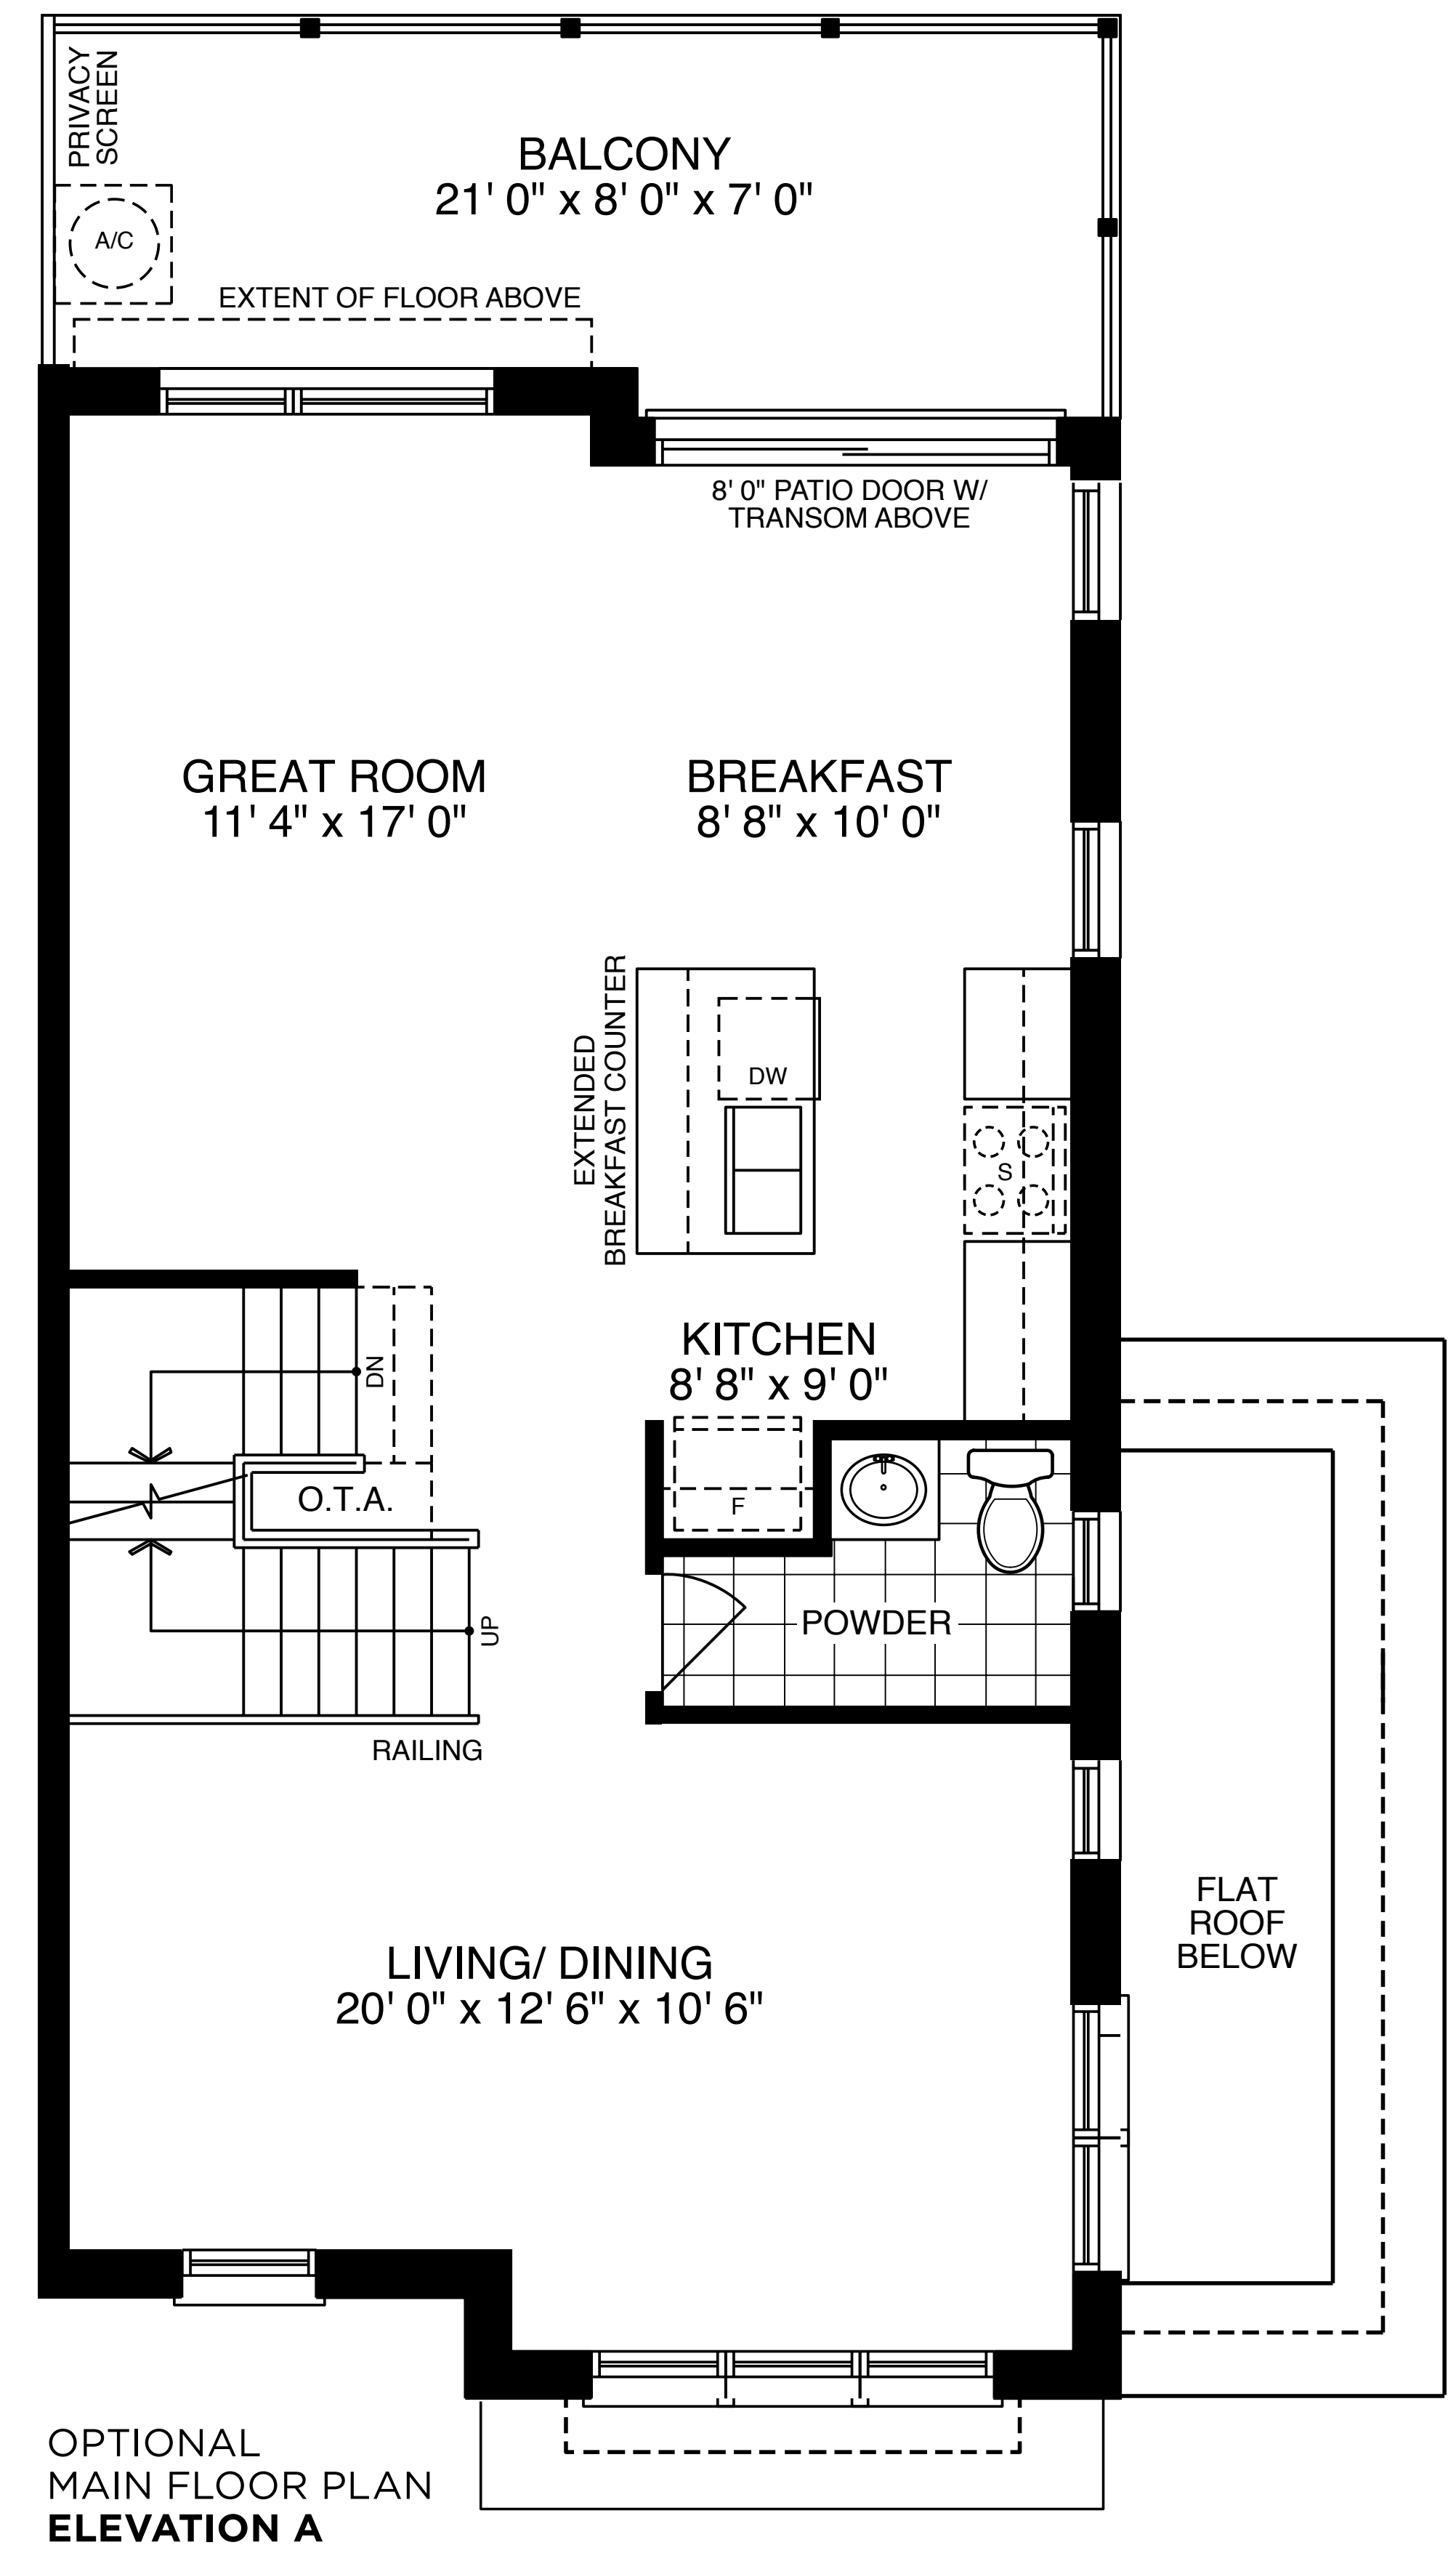

CONCERTO

CORNER UNIT
2061 SQ. FT.

Specifications are subject to change without notice. Actual usable space may vary from stated floor area. All room dimensions shown are approximate. All renderings are artist's concept. E. & O. E.