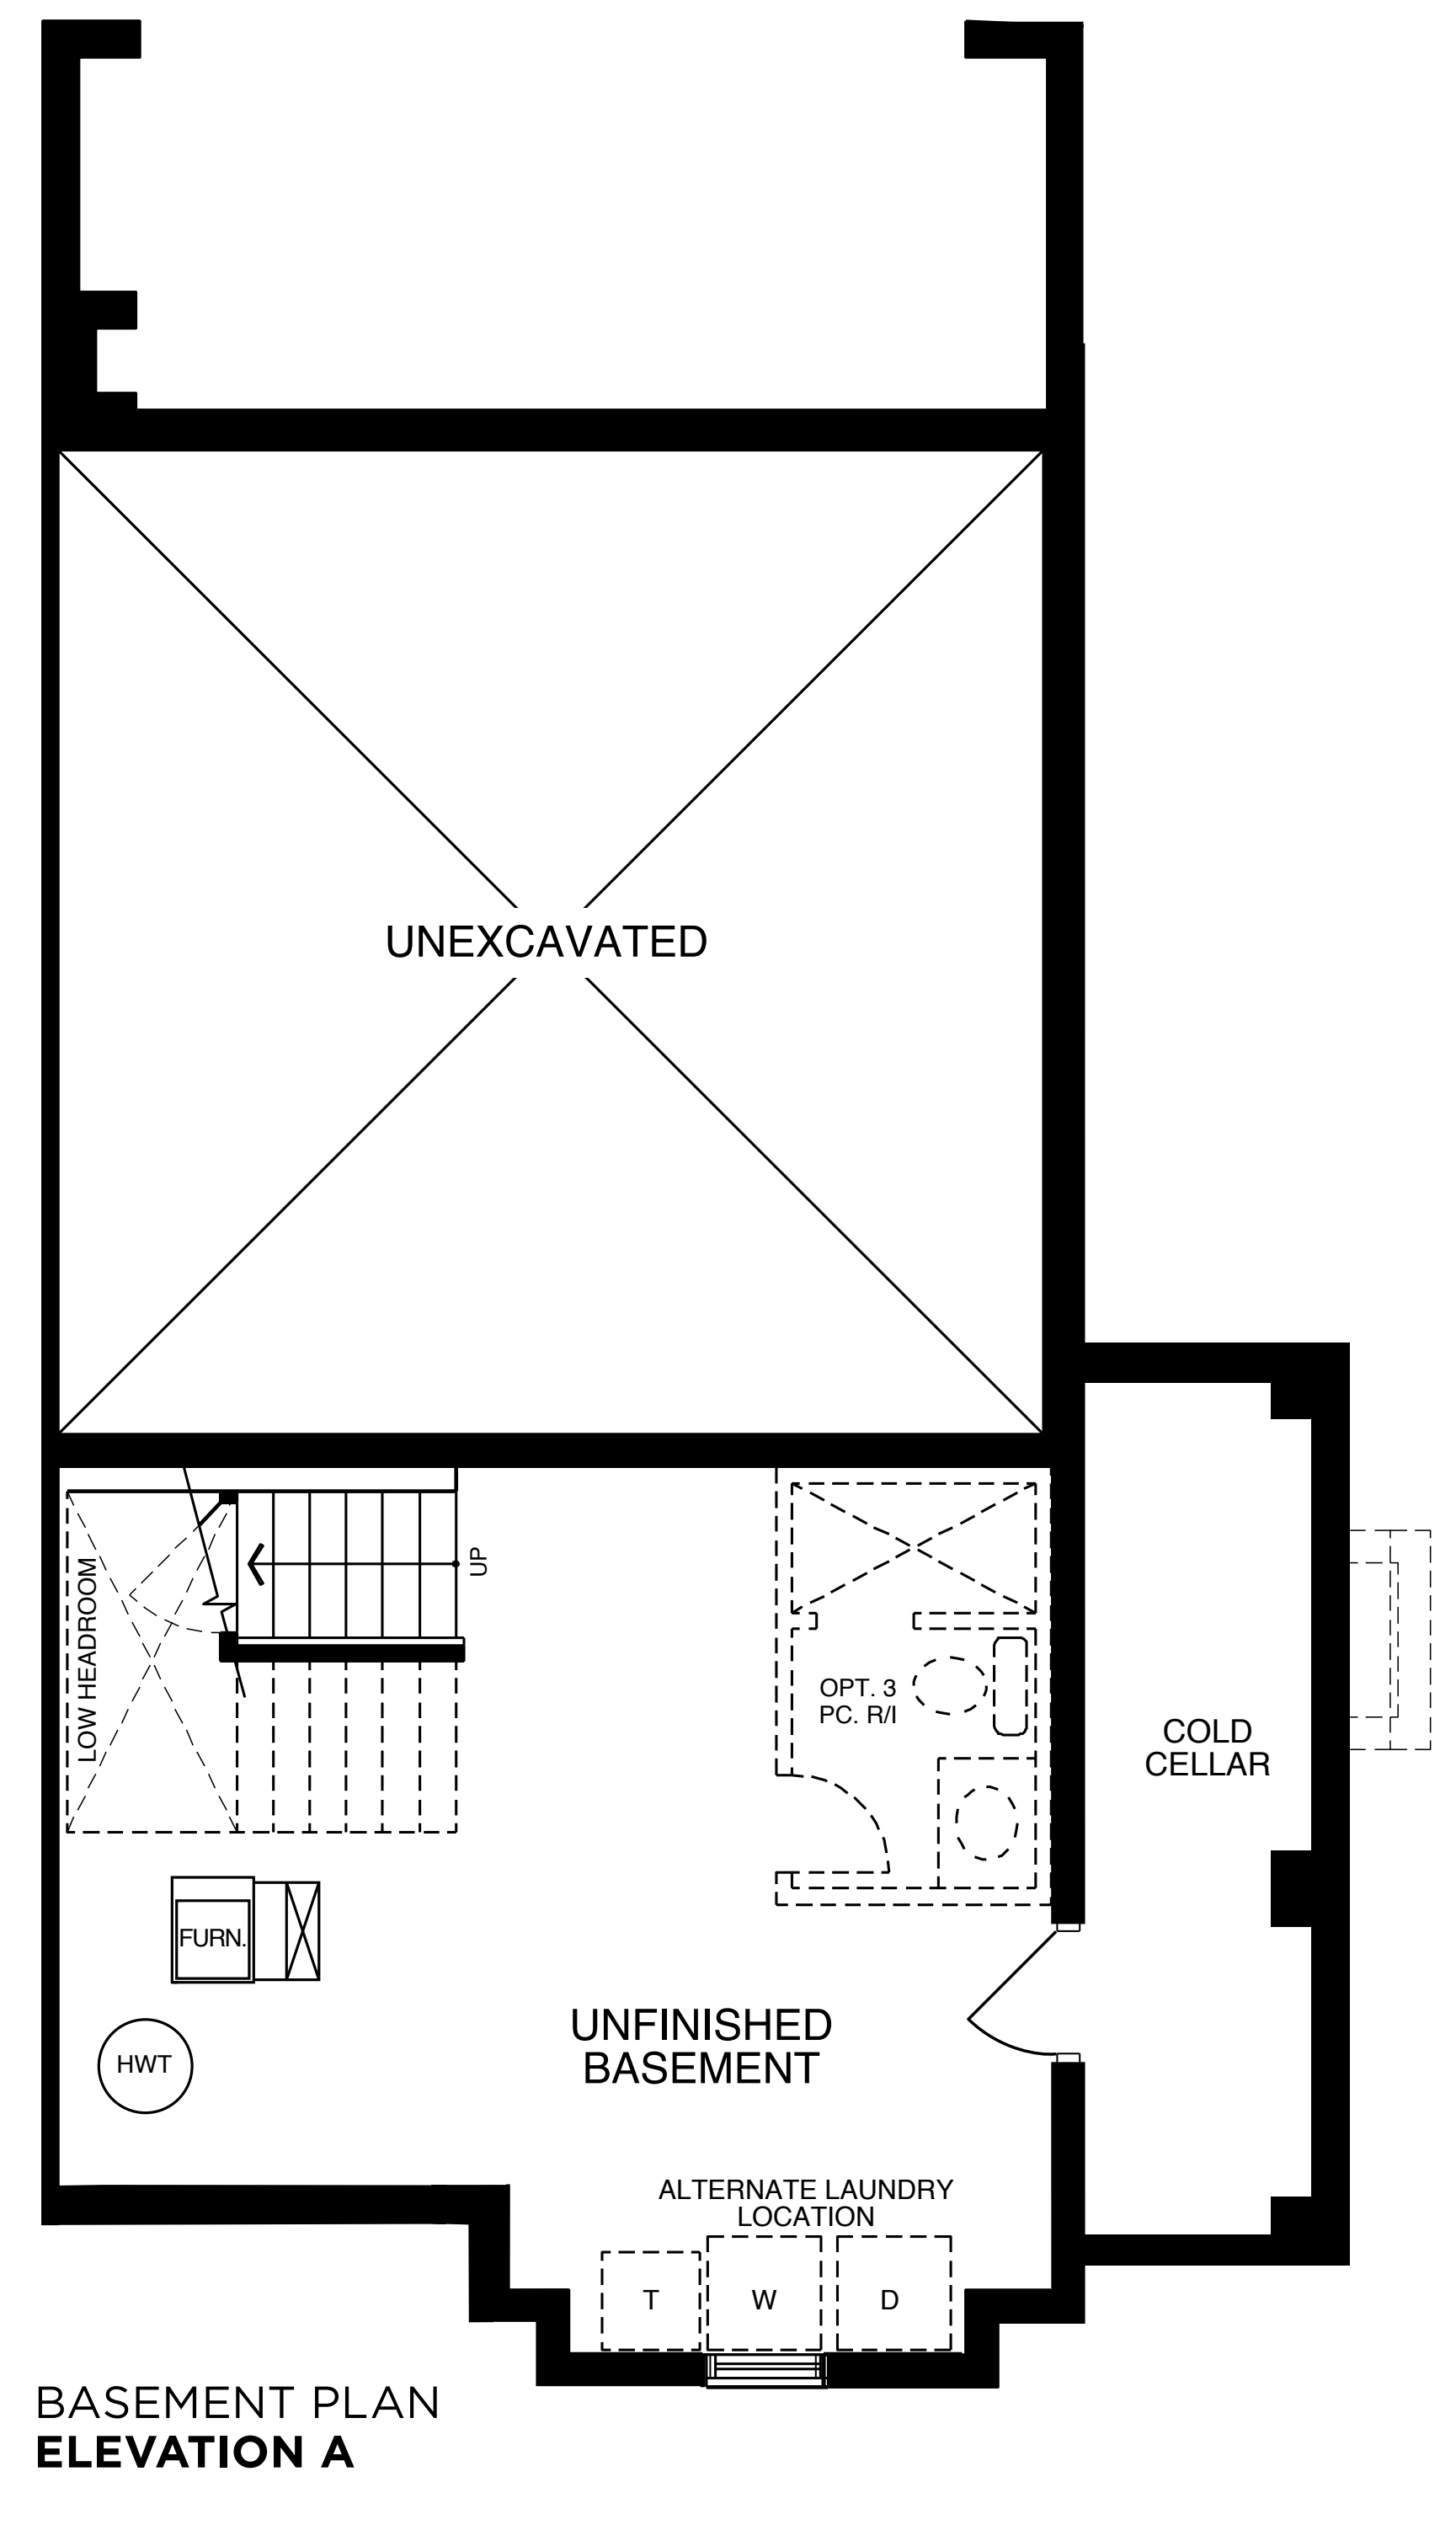

CONCERTO

CORNER UNIT
2061 SQ. FT.

Specifications are subject to change without notice. Actual usable space may vary from stated floor area. All room dimensions shown are approximate. All renderings are artist's concept. E. & O. E.