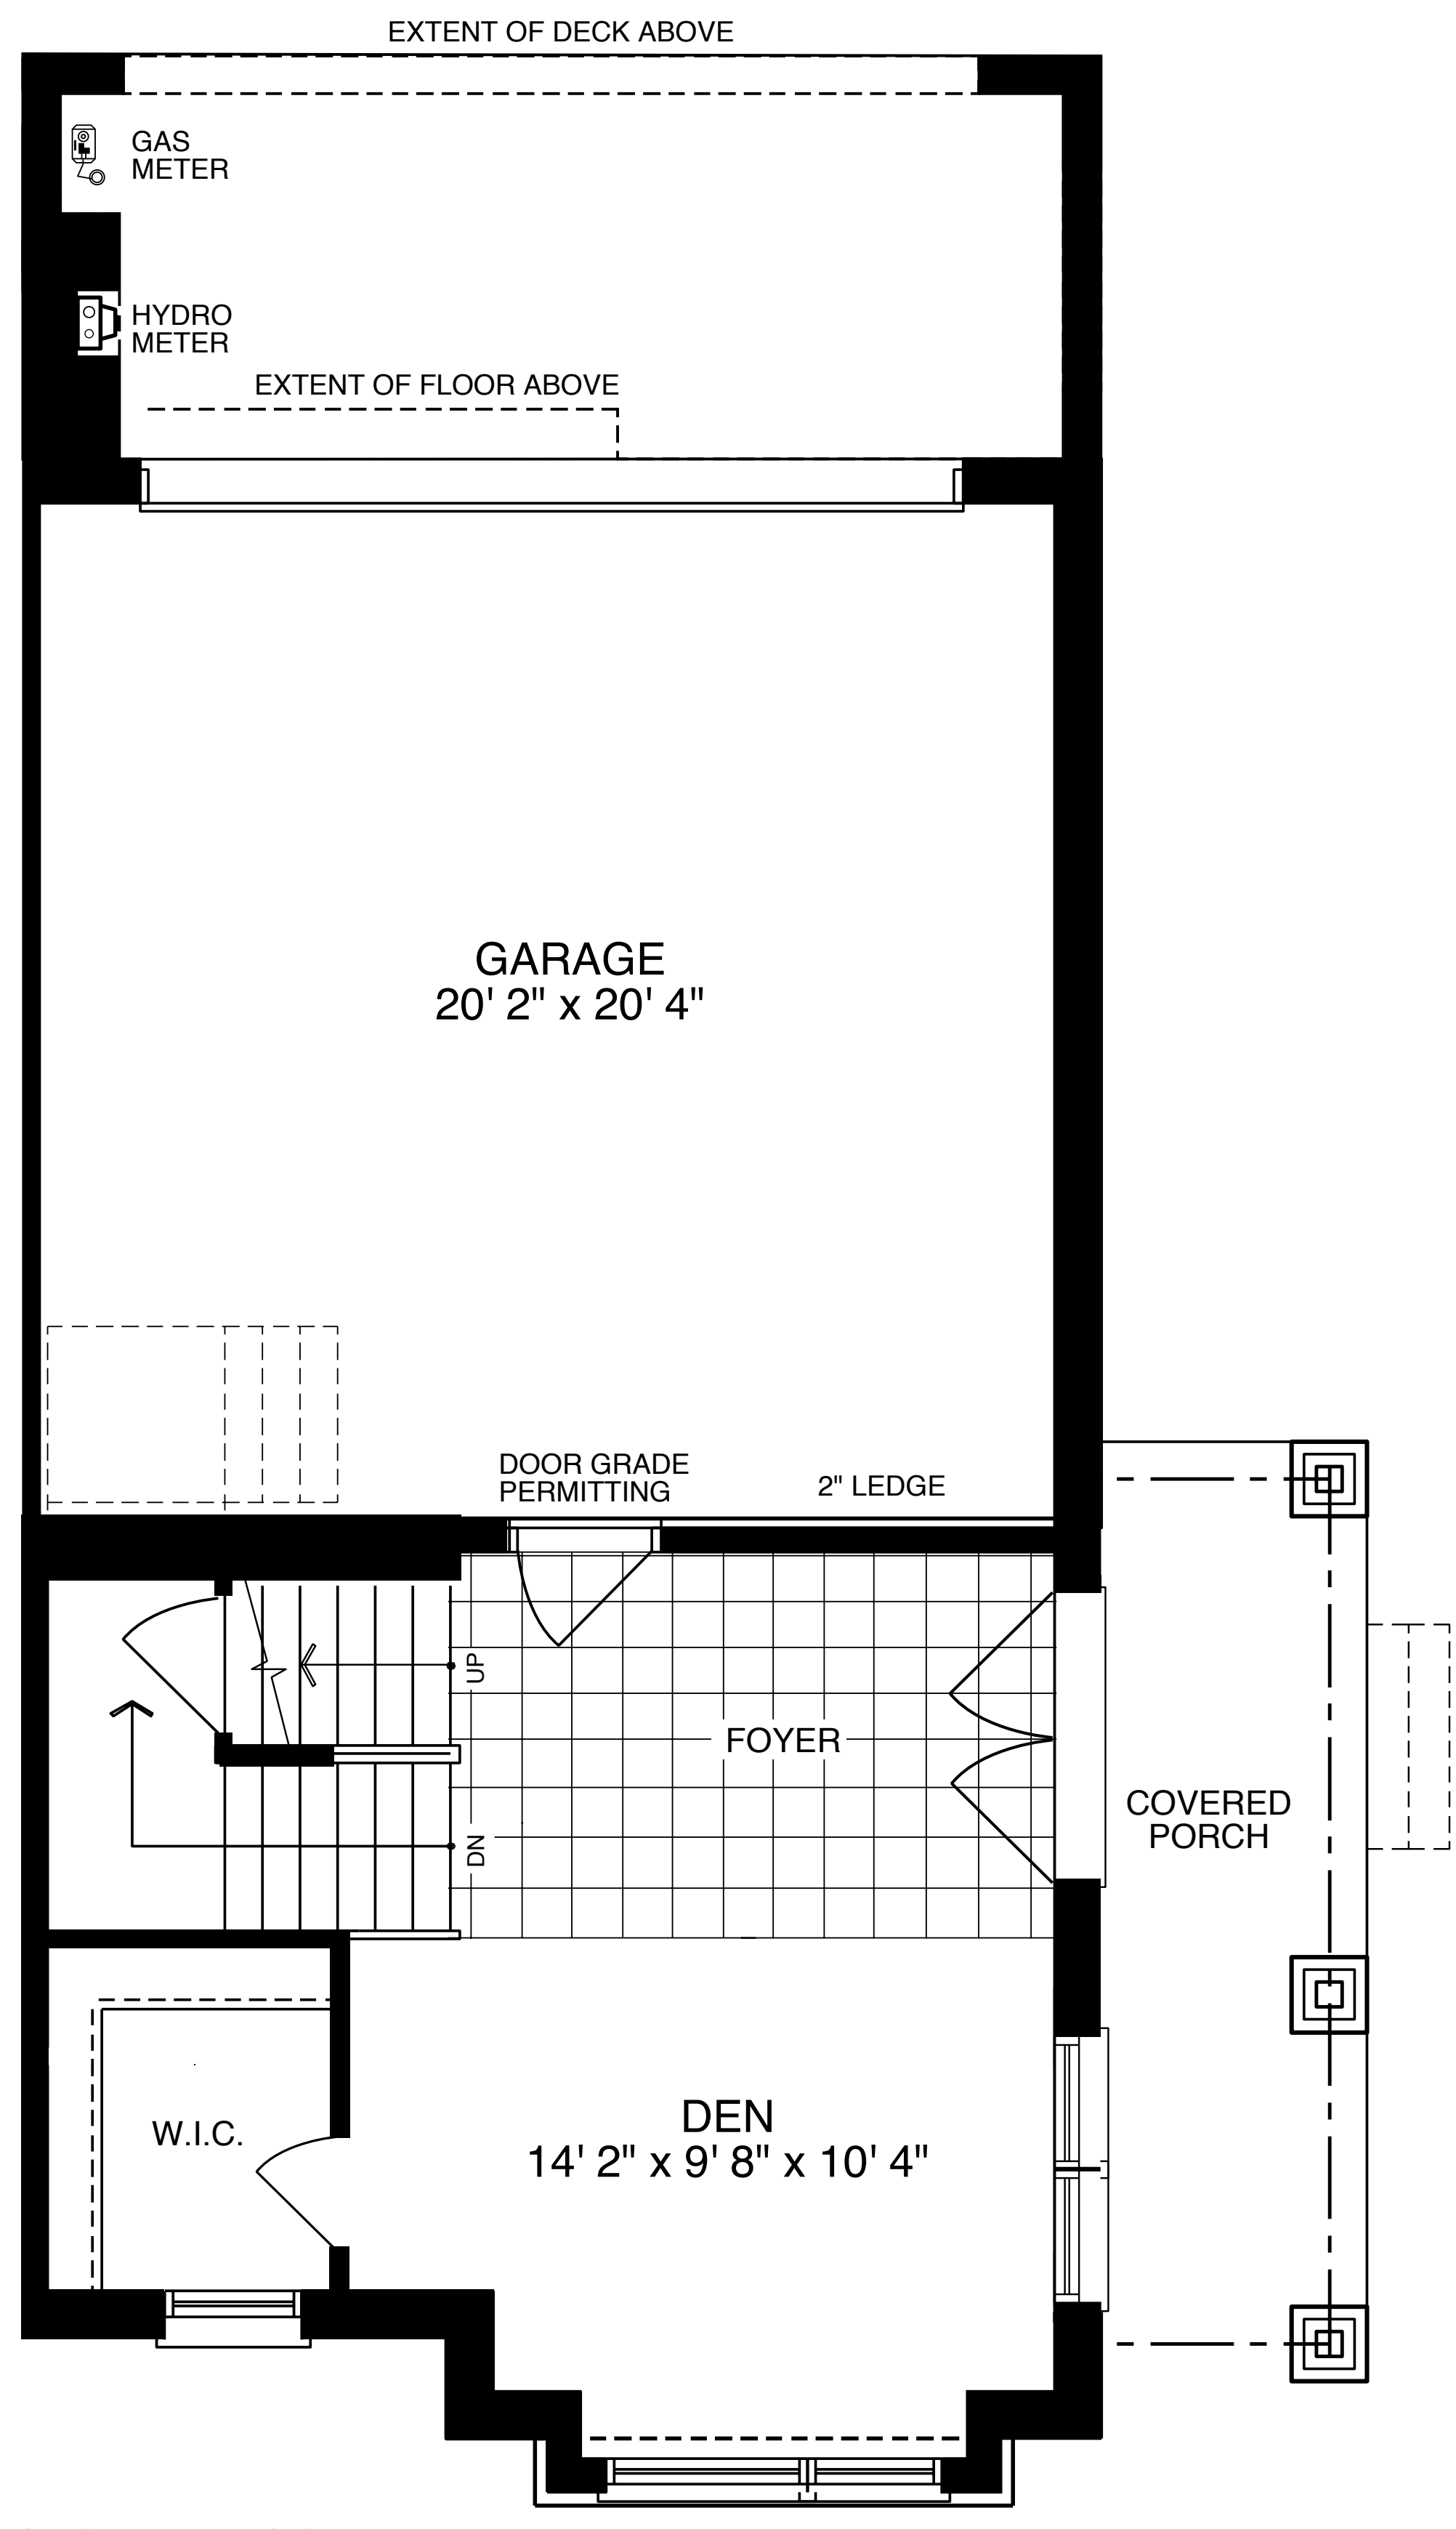

CONCERTO

CORNER UNIT
2061 SQ. FT.

Specifications are subject to change without notice. Actual usable space may vary from stated floor area. All room dimensions shown are approximate. All renderings are artist's concept. E. & O. E.